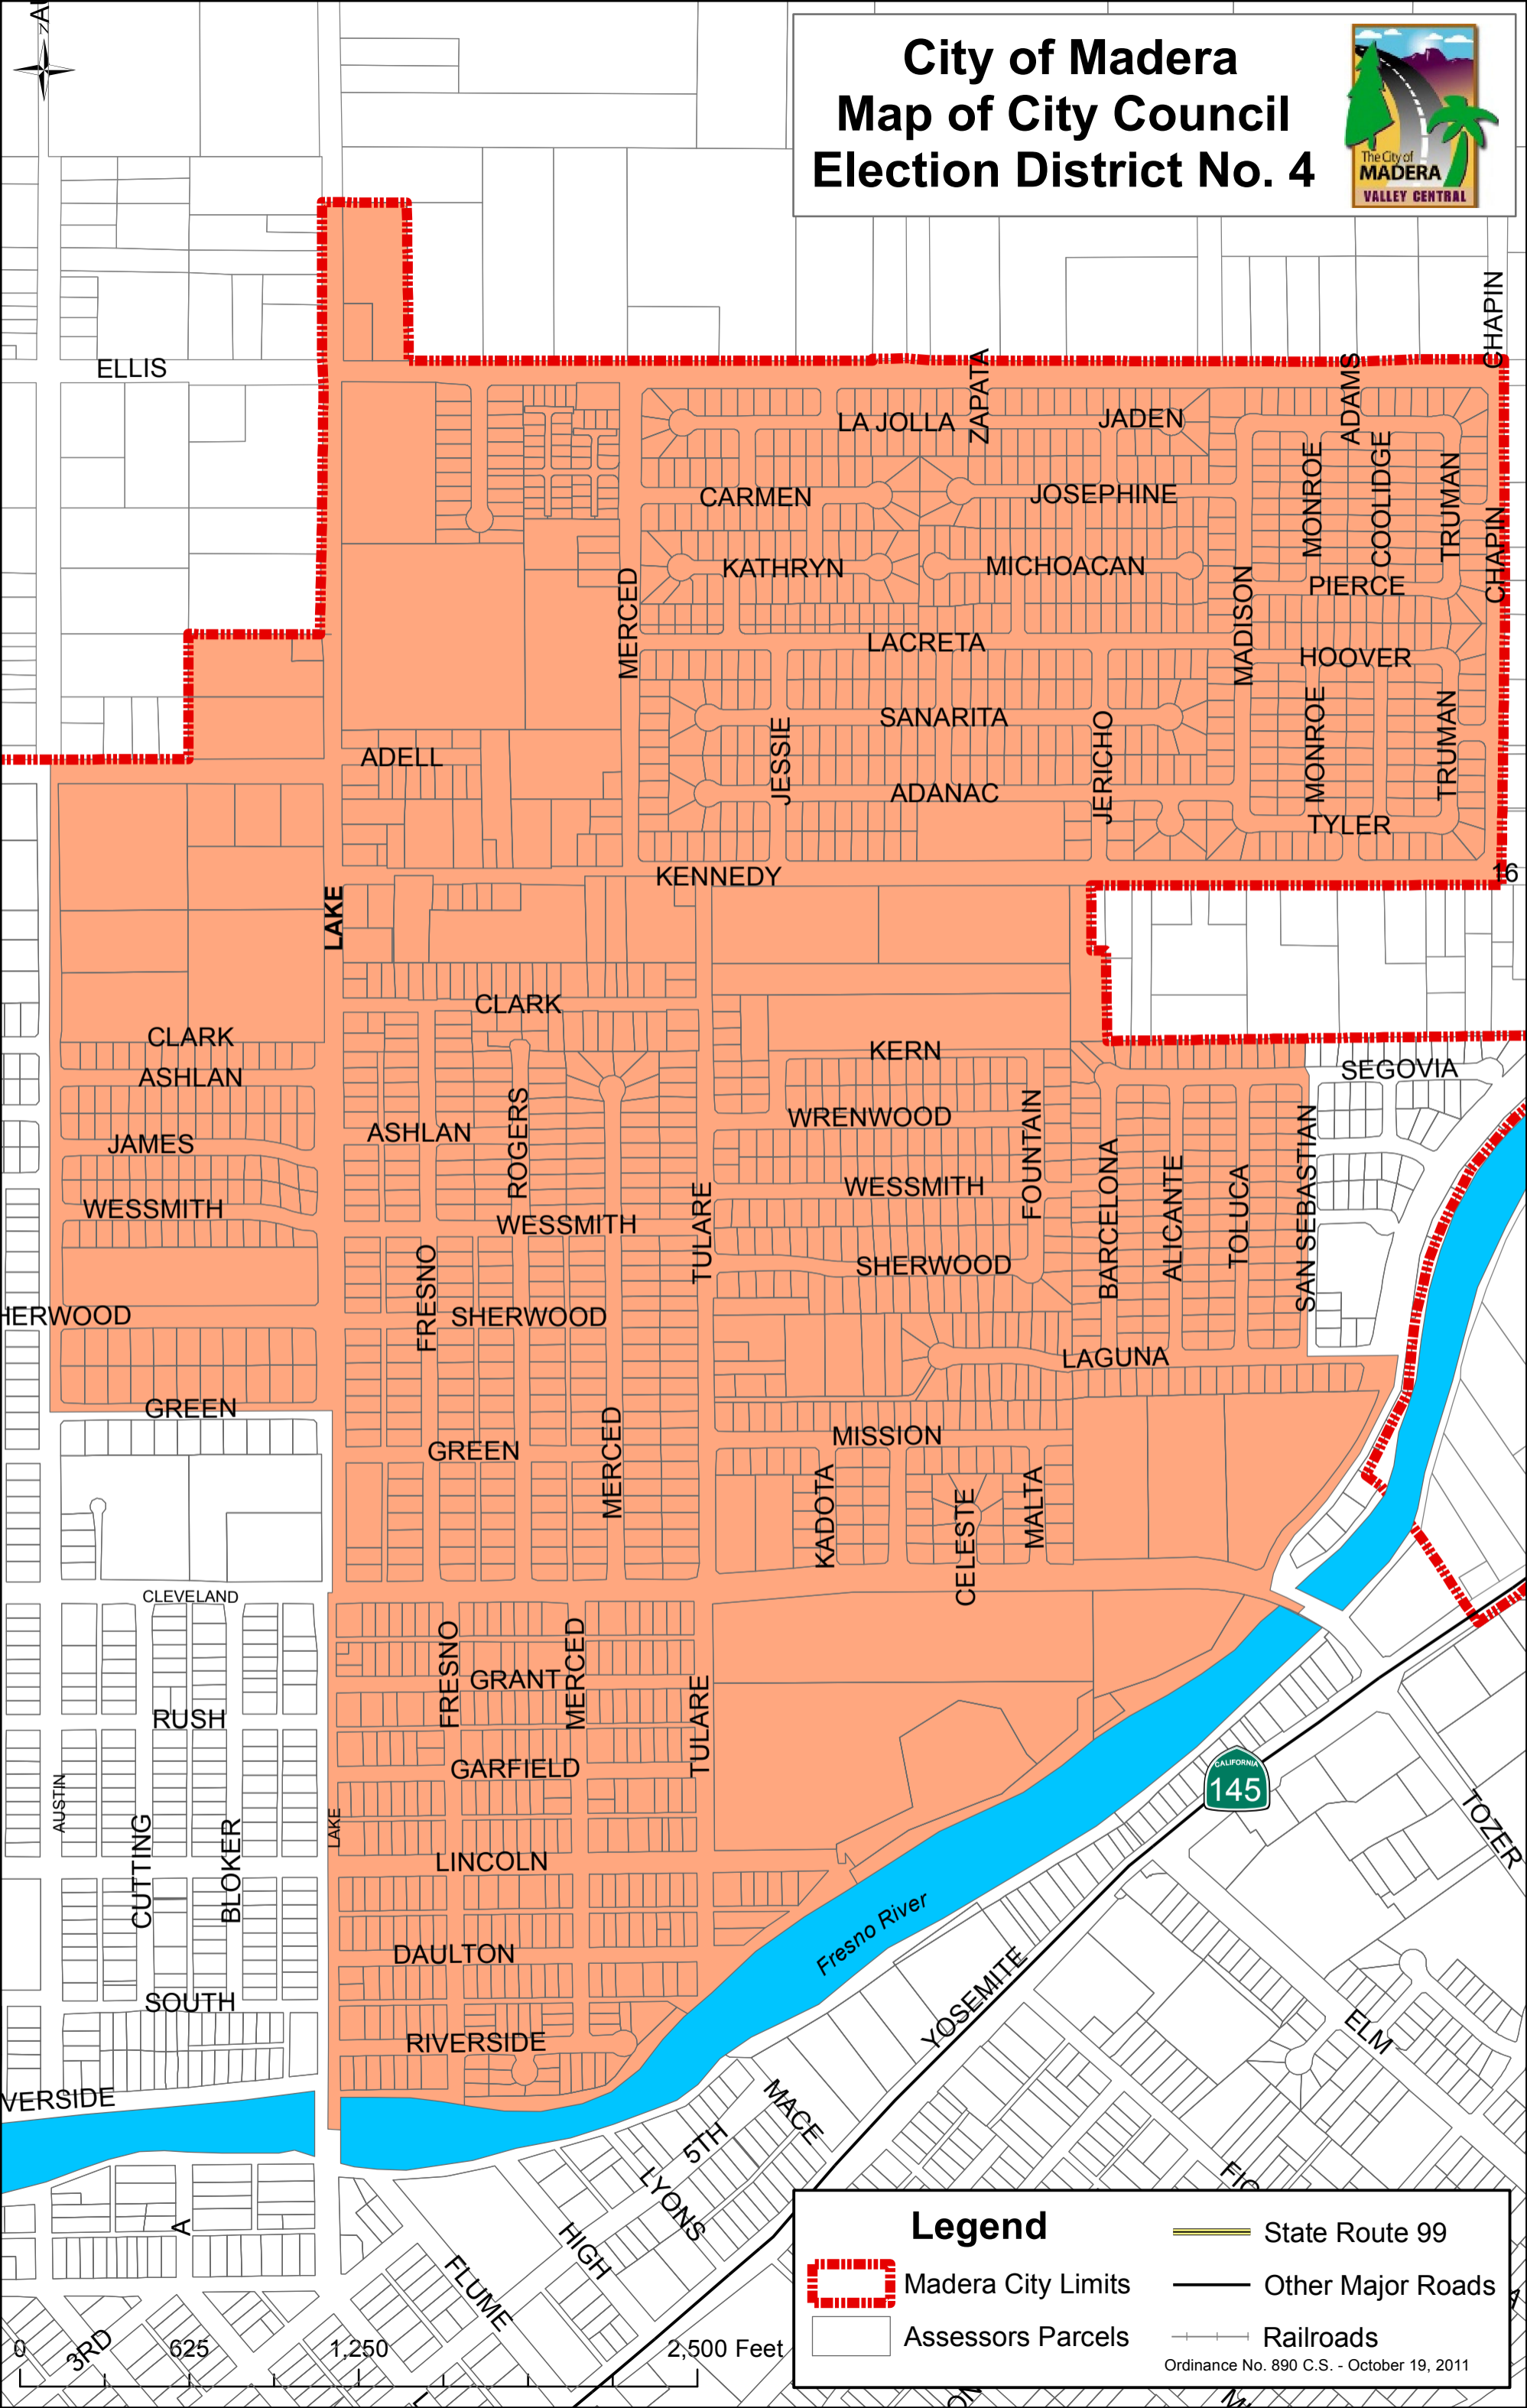

City of Madera Map of City Council Election District No. 4

Legend

- Madera City Limits
- Assessors Parcels
- State Route 99
- Other Major Roads
- Railroads

Ordinance No. 890 C.S. - October 19, 2011