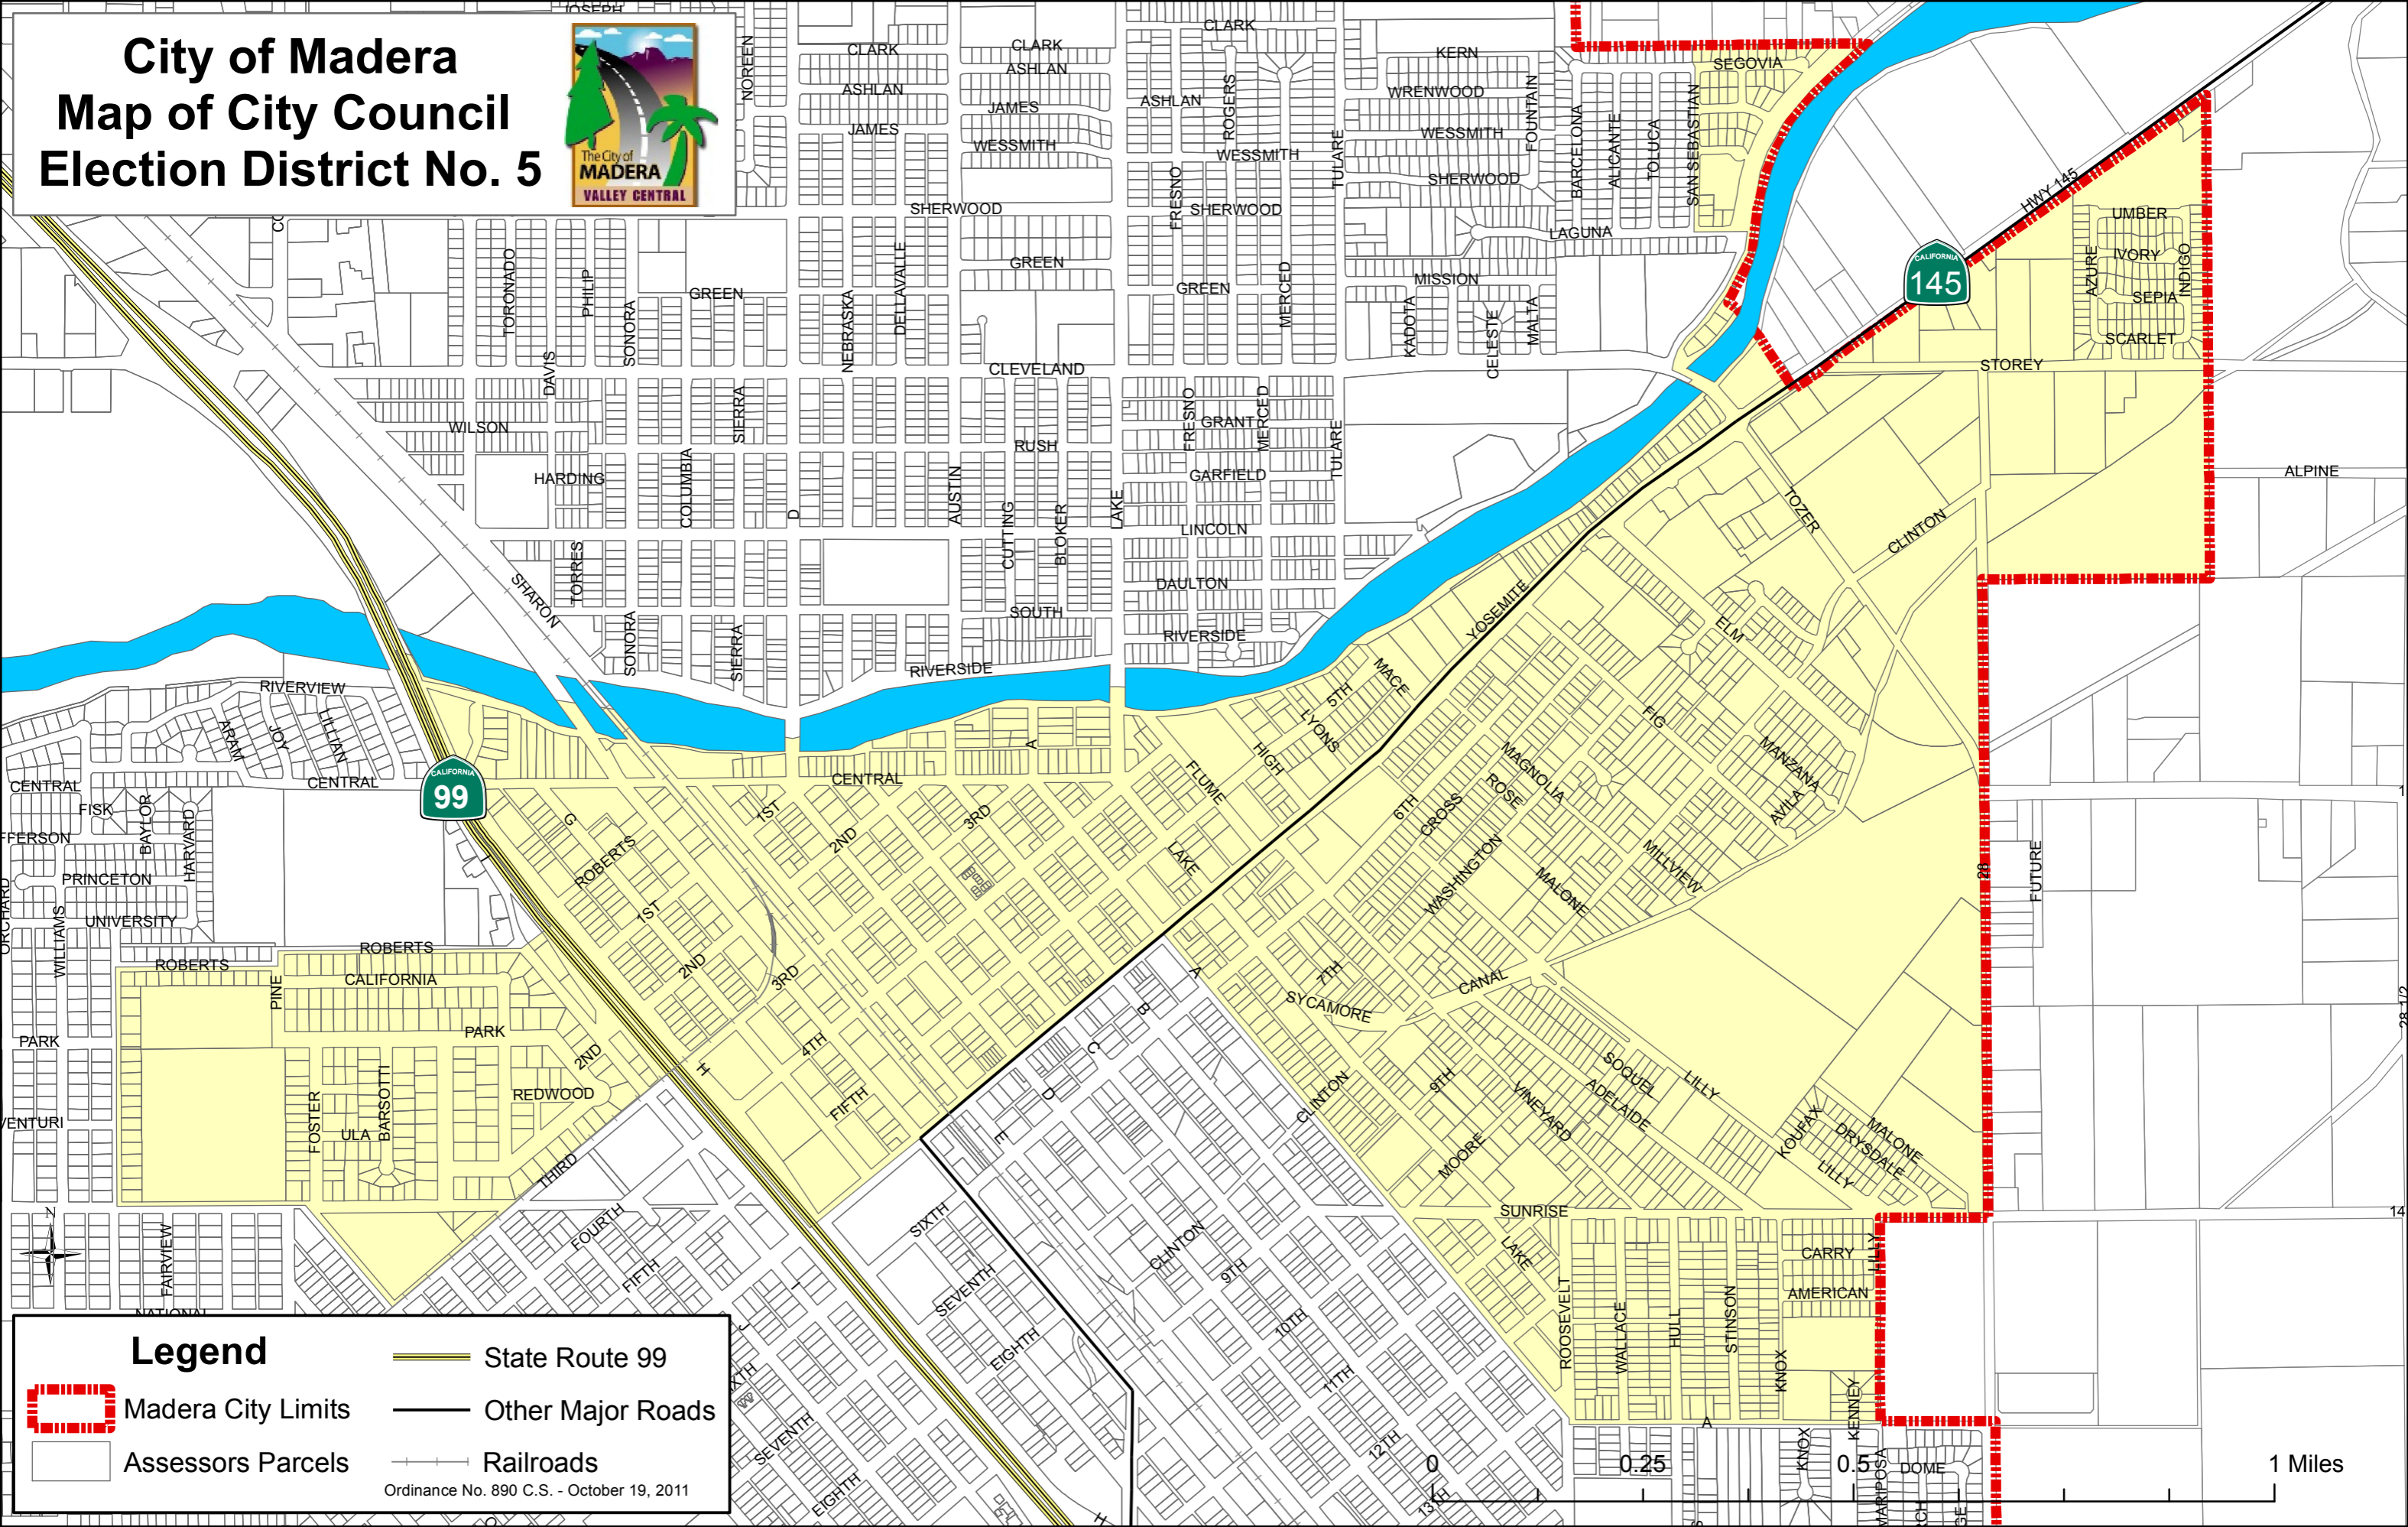

City of Madera Map of City Council Election District No. 5

Legend

-  State Route 99
-  Madera City Limits
-  Assessors Parcels
-  Other Major Roads
-  Railroads

Ordinance No. 890 C.S. - October 19, 2011

1 Miles